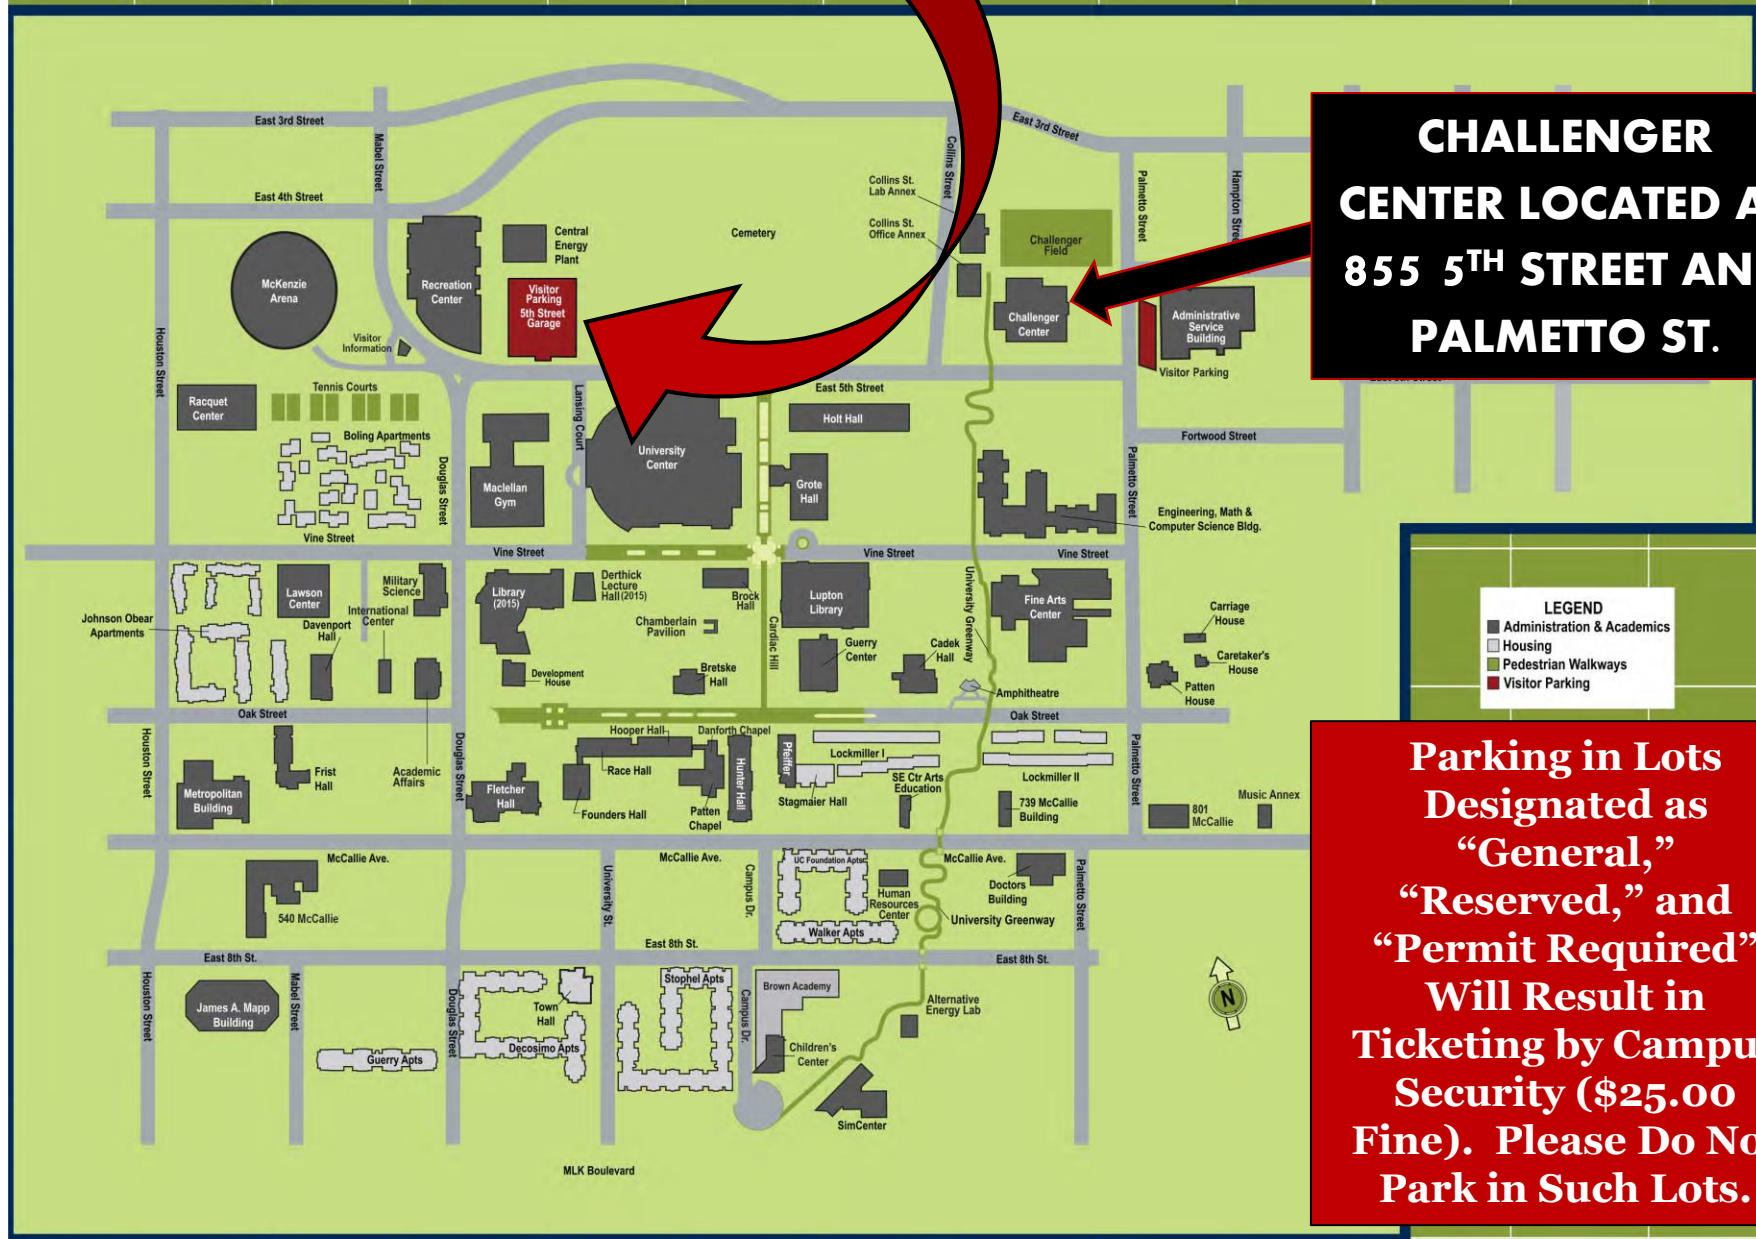

CAMPUS PARKING LOCATED IN VISITOR GARAGE AT 5TH STREET AND DOUGLAS. BUSES MAY PARK ON 5TH STREET IN THE DESIGNATED AREA IN FRONT OF THE CHALLENGER BUILDING.

CHALLENGER CENTER LOCATED AT 855 5TH STREET AND PALMETTO ST.

Parking in Lots Designated as "General," "Reserved," and "Permit Required" Will Result in Ticketing by Campus Security (\$25.00 Fine). Please Do Not Park in Such Lots.