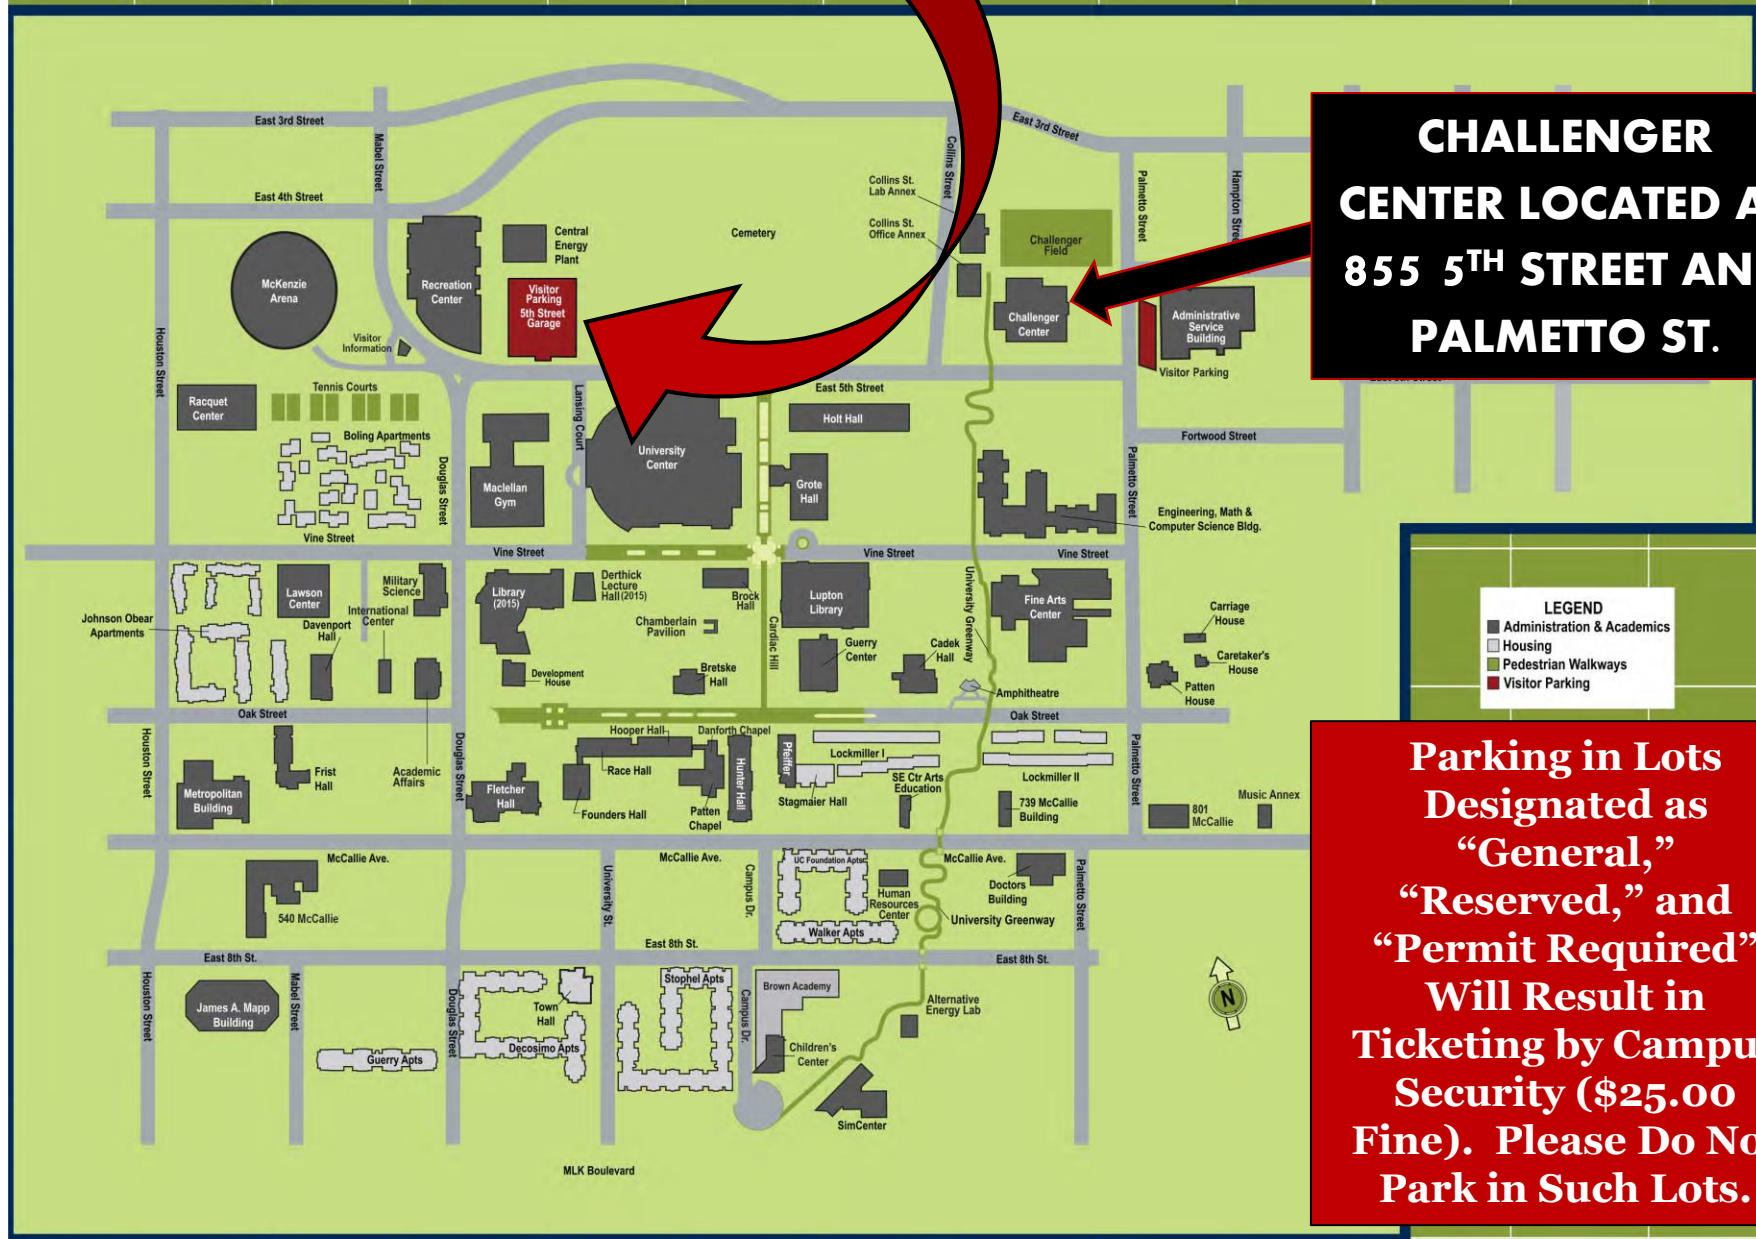

CAMPUS PARKING LOCATED IN VISITOR GARAGE AT 5TH STREET AND DOUGLAS. BUSES MAY PARK ON 5TH STREET IN THE DESIGNATED AREA IN FRONT OF THE CHALLENGER BUILDING.

CHALLENGER CENTER LOCATED AT 855 5TH STREET AND PALMETTO ST.

Parking in Lots Designated as "General," "Reserved," and "Permit Required" Will Result in Ticketing by Campus Security (\$25.00 Fine). Please Do Not Park in Such Lots.

LEGEND

- Administration & Academics
- Housing
- Pedestrian Walkways
- Visitor Parking